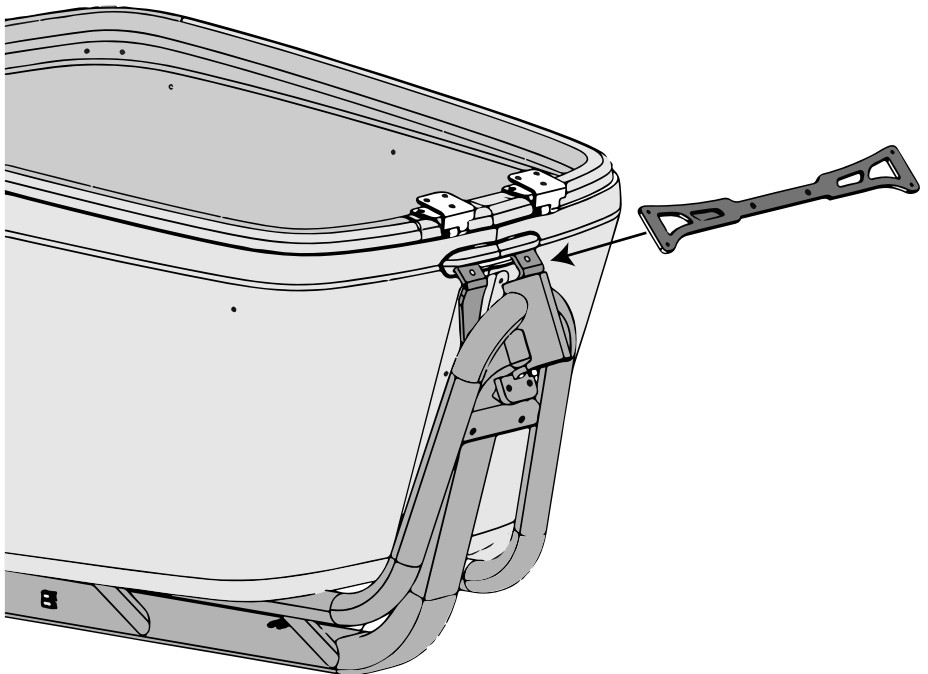

V2

Black Box

Canopy 2019

DOUZE
CYCLES

A 	x1	C  10mm	x2
B 	x2	D  14mm	x4

	3mm 		5mm 
---	---	---	--

1

C

10mm
x2

5mm

2

D

14mm

x4

3mm