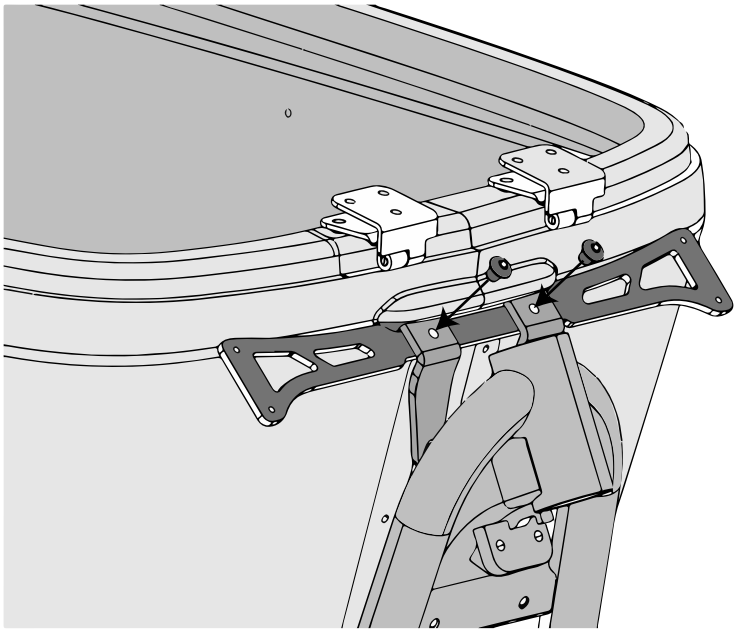

V2

Black Box

Canopy 2019

DOUZE
CYCLES

A 	x1	C  10mm	x2
B 	x2	D  14mm	x4

	3mm 		5mm 
---	---	---	--

1

C

10mm
x2

5mm

2

D

14mm

x4

3mm