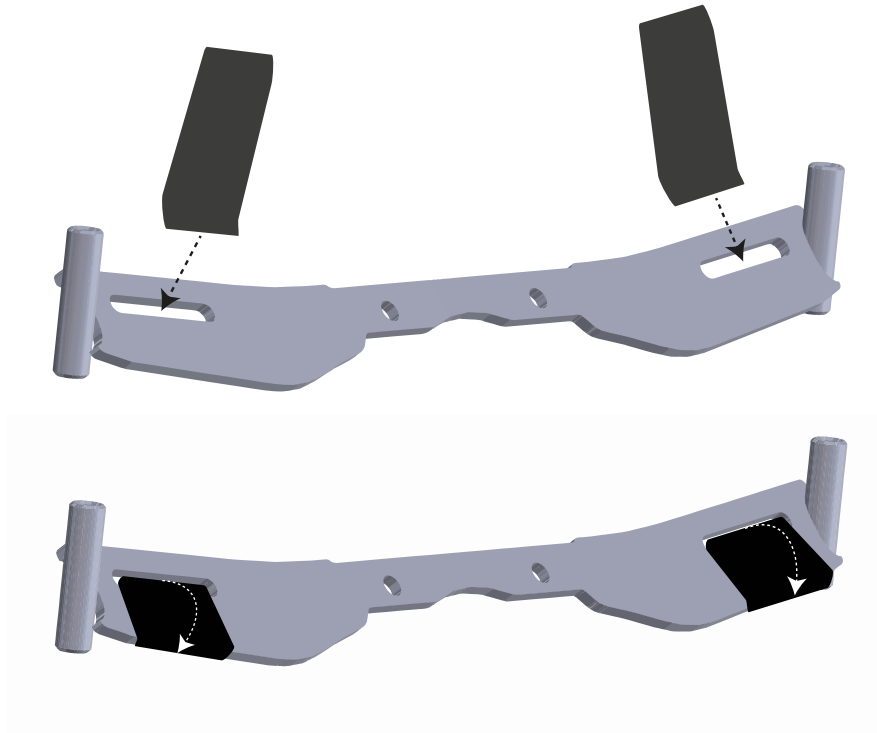

3.

G4

Moustache Canopy

DOUZE
CYCLES

A		x1	B		x2
16mm					
C		x2	D		x2

	5mm	
---	-----	---

1.

-  x1
-  x2

2.

-  x1
-  x2
-  5mm
-  x2